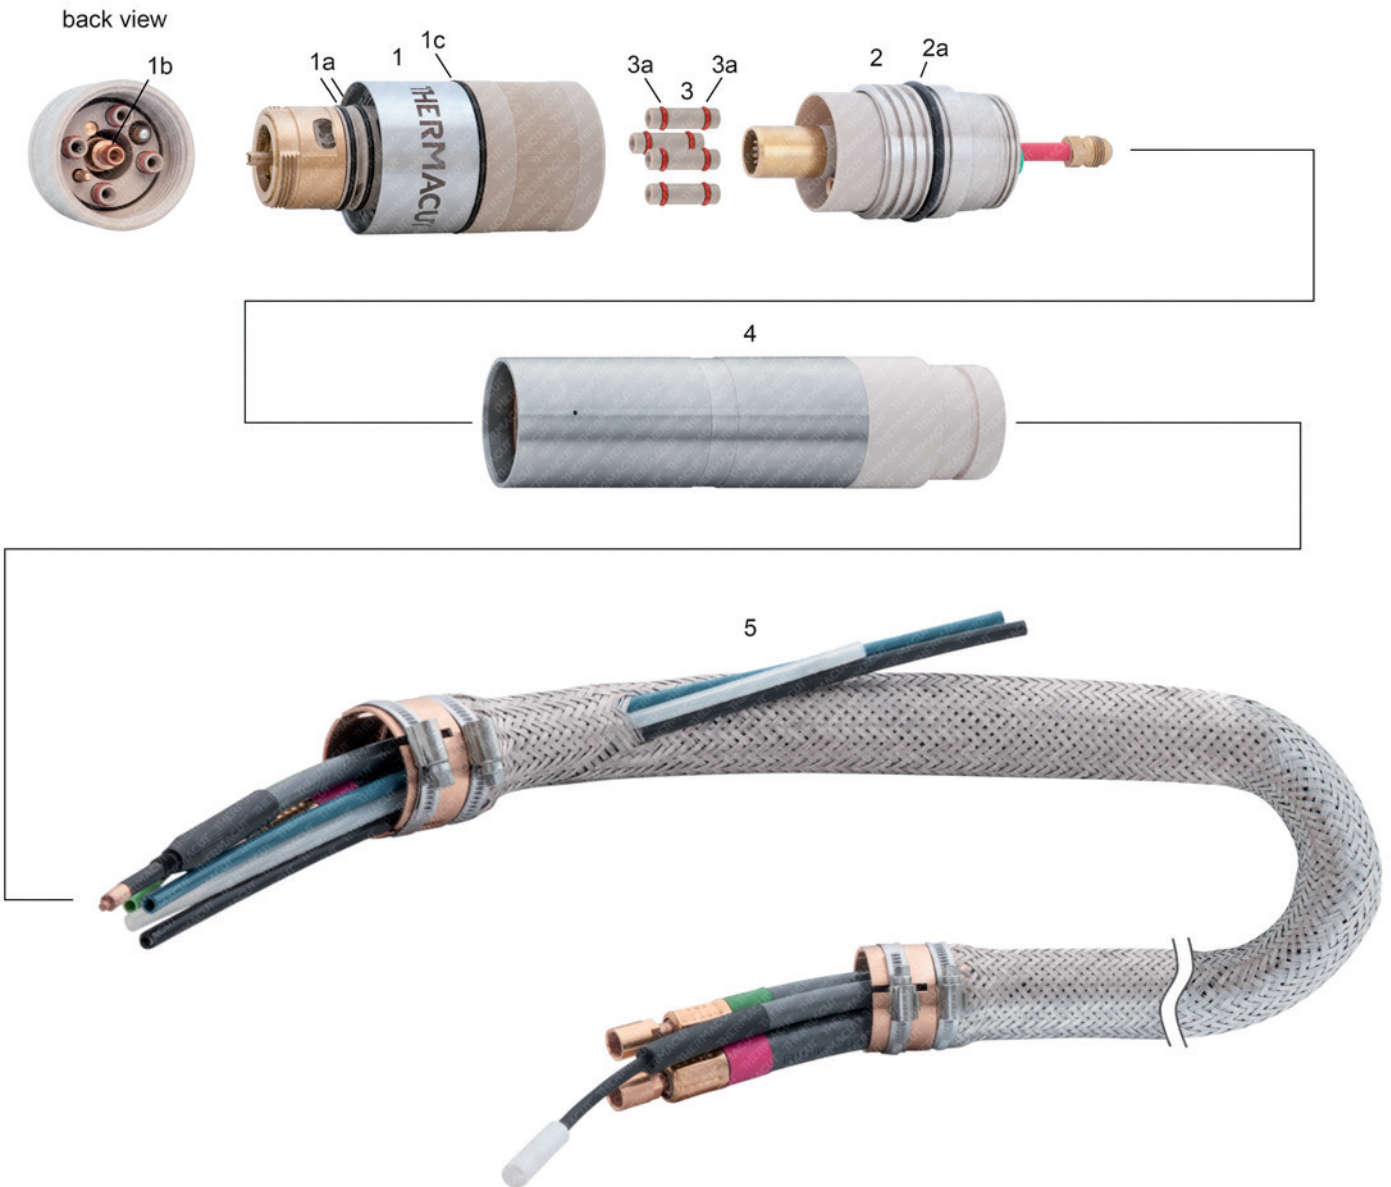

REPLACEMENT PARTS SUITABLE FOR HYPERTHERM®

HPR130XD®/HPR260XD®/HPR400XD®
Torches and Cable leads

Last update of this page: 26/02/2016. See Revision history for details.

THERMACUT®
THE CUTTING COMPANY

WWW.THERMACUT.CZ
TEL.: +420 556 423 418
SALES@THERMACUT.CZ

WWW.THERMACUT.DE
TEL.: +49 (0) 27 39 40 33 0
INFO@THERMACUT.DE

WWW.THERMACUT.COM
TEL.: 1-603-542-6715
CUSTOMERSERVICE@THERMACUT.COM

THERMACUT®, FHT-EX® AND EX-TRAFIRE® ARE REGISTERED TRADEMARKS OF THERMACUT S. R. O. AND MAY BE REGISTERED IN CZECH REPUBLIC AND/OR OTHER COUNTRIES. ALL OTHER TRADEMARKS ARE PROPERTIES OF THEIR RESPECTIVE OWNERS. THERMACUT IS NO WAY AFFILIATED WITH HYPERTHERM®. MOST THERMACUT PARTS ARE MADE FOR OR BY AN IBG COMPANY. PARTS INDICATED WITH A OEM ARE ORIGINAL PARTS MANUFACTURED BY THE ABOVE NAMED MANUFACTURER AND ARE BEING RESOLD BY THERMACUT. THERMACUT RESERVES THE RIGHT TO SUBSTITUTE OEM PARTS IN PLACE OF THERMACUT PARTS. VALID FROM MAY 2016 • PREVIOUS VERSION IS NO LONGER VALID. • © COPYRIGHT 2016 BY THERMACUT® CZECH REPUBLIC. ALL RIGHTS RESERVED.